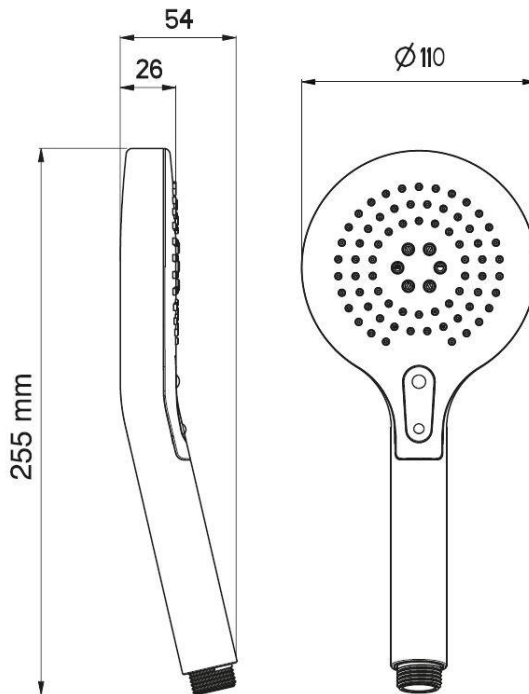

Brand : NIKLES, Thailand
Name : Avanti 110 DUO handshower
Item Code : BS2107QDN
Designer :
Color / Finish : Matt Black
Dimensions : Overall (LxWxH in cm)
25.5 cm x 11.0 diameter

Product info:

- Avanti 110 DUO handshower

Add-ons :

- A73207N Fixed Wall Bracket
- S05.361.363.150.27N plastic shower hose 1500mm

Flushing of pipe must be done before fittings are installed. Failure to do so voids the warranty.

Follow cleaning instructions and avoid using any harmful chemicals.